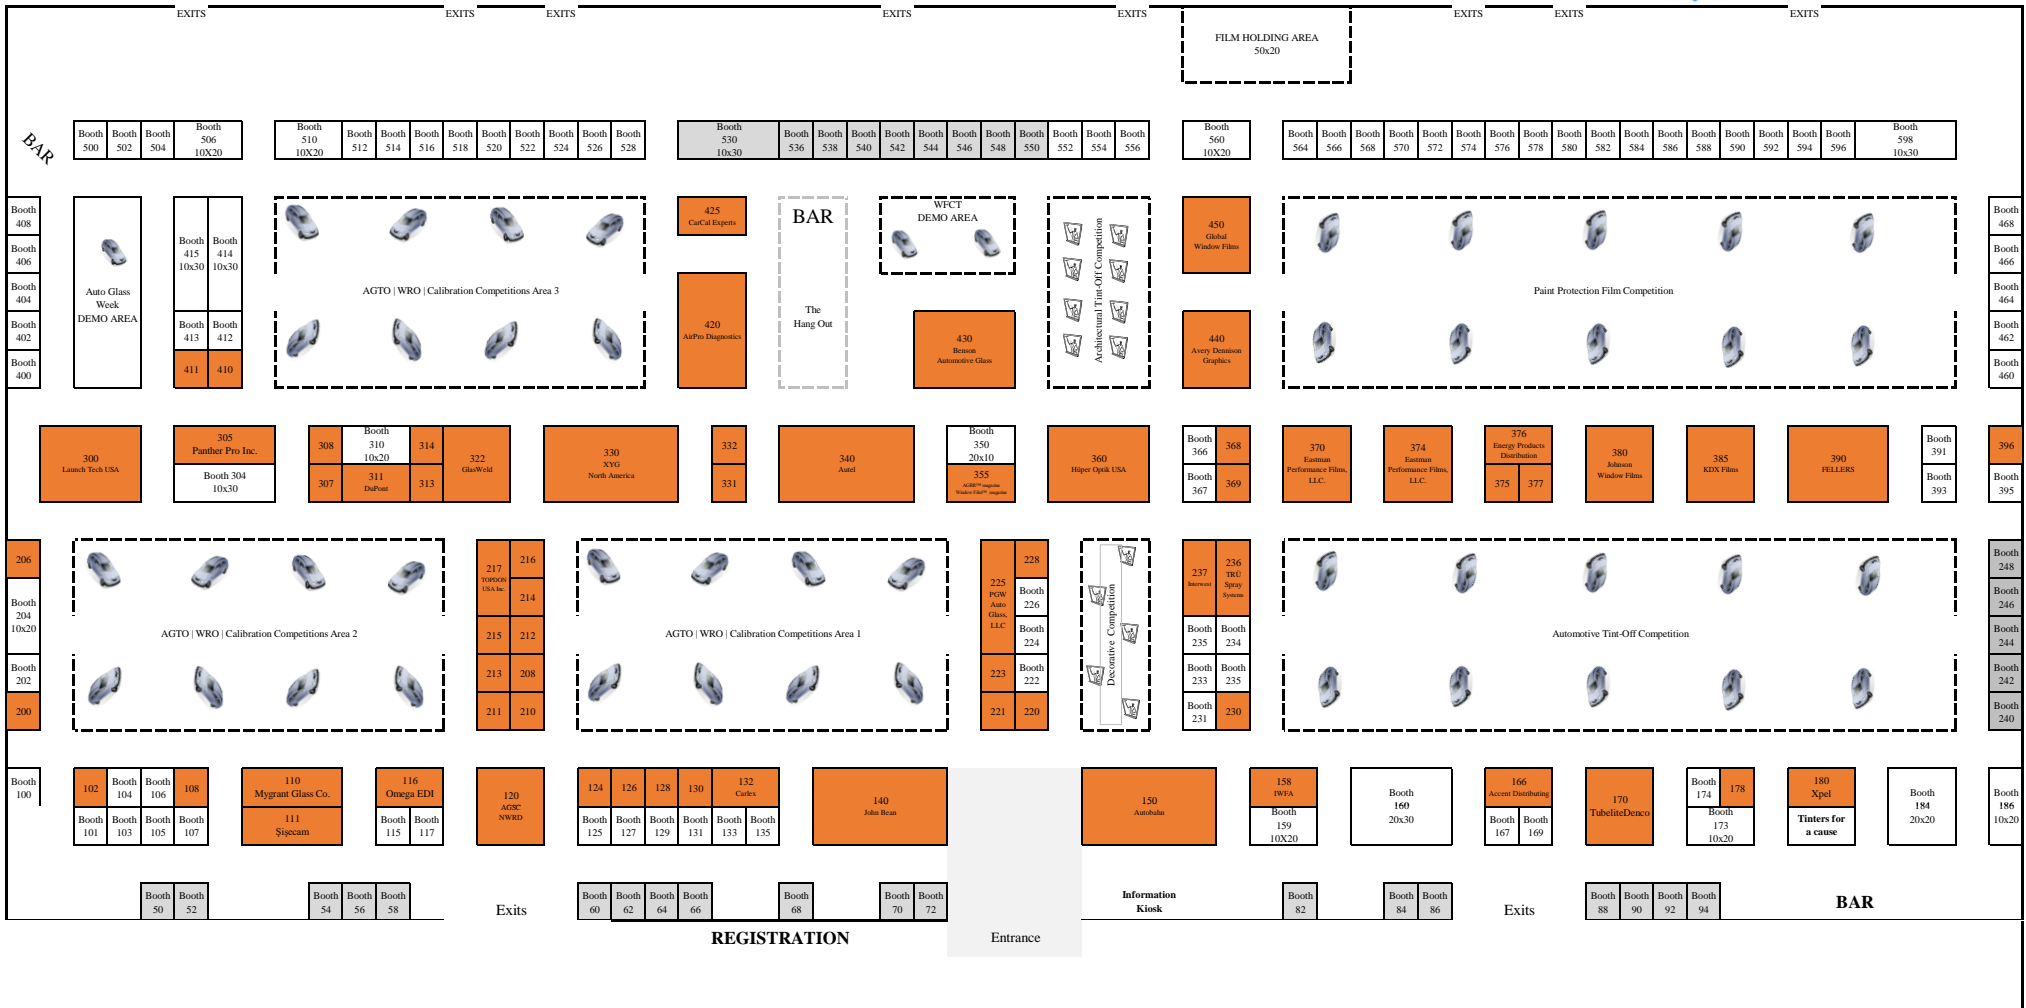

FLOOR PLAN

floor plan is not to scale and subject to change

KEY: 10x10 Booth Space & Larger Booth Space Includes Dimensions. Available Booths Reserved Booths Not For Sale

Sponsor Name

Booth

Sponsor Name	Booth #
100Group	375
A.N. Designs, Inc.	210
Accent Distributing	166
Aegis Tools Intrenational	215
AGRRTM magazine	355
AirPro Diagnostics	420
asTech Driven by Repairify	307
Autel	340
Autobahn	150
AutoBolt	213
Auto Glass Safety CouncilTM (AGSC)	120
Avery Dennison Graphics	440
Benson Automotive Glass	430
CarCal Experts	425
Carlex	132
Clean Plus, Inc. / CPI Division	313
Delta Kits	206
DINOL US Inc.	410
DuPont	311